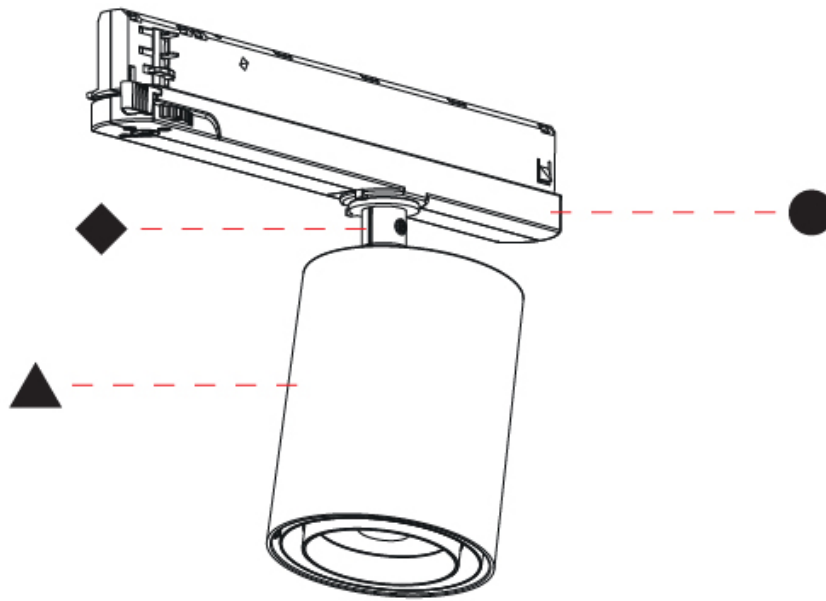

CENTRIQ IN FLEX TRACK

A3T221-

PROJECT _____

TYPE _____

SPECIFIER _____

QUANTITY _____

DATE _____

A